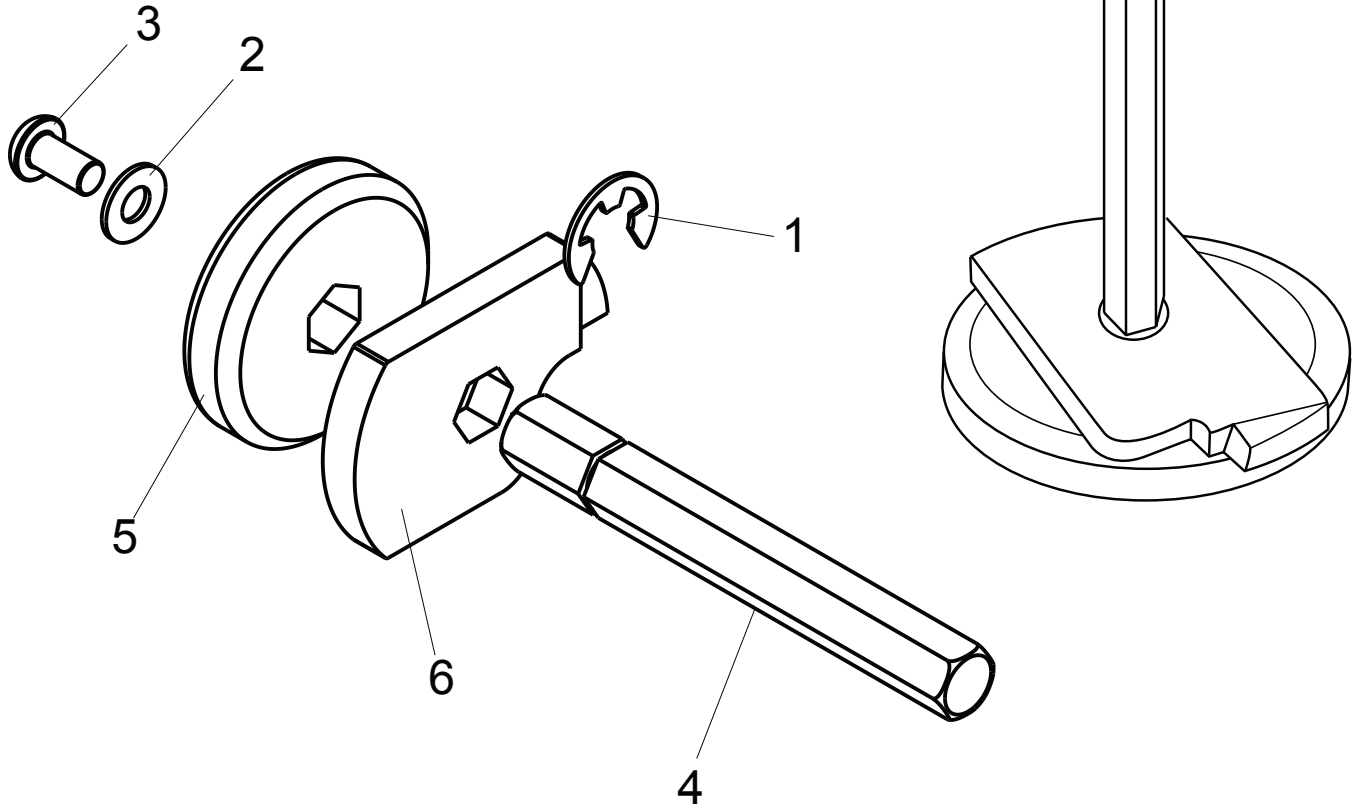

PIPE TOOLS & VISES
SINCE 1896

Clean Ream Plus™ Plastic Pipe Fitting Reamers

Replacement Parts

Parts List

Ref. No.	Description	CRP150 Item Code	CRP200 Item Code	Qty. Used
1	3/8 EXTERNAL RETAINING RING	24527	24527	1
2	#10 WASHER	24528	24528	1
3	10-24 X 3/8 SELF LOCKING	24529	24529	1
4	3/8 HEX SHAFT	44520	44520	1
5	GUIDE	94513	94514	1
6	CUTTING DISC	94529	94530	1