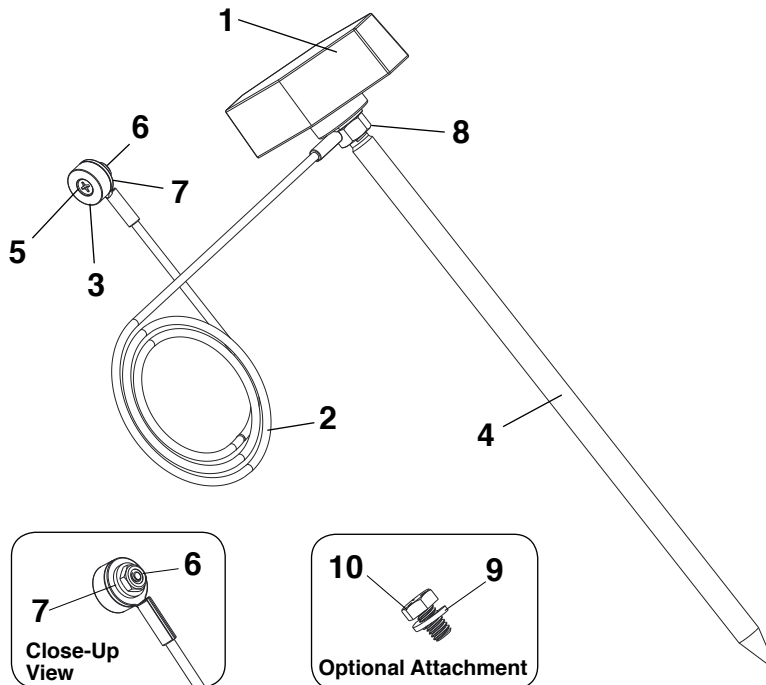

PIPE TOOLS & VISES
SINCE 1896

Static Grounding Device (PEGRM, PEGR7)

Replacement Parts

PEGR7 #04621 Replacement Parts

Ref. No.	Description	Item Code	Qty. Used
1	Cable	30185	1
2	¼ Lug	30186	1
3	5/16 Lug	98063	1
4	½ Ground Probe	98081	1
5	¼ Lock Washer	34509	1
6	¼-20 Bolt	30184	1
7	5/16-18 Bolt	30134	1
8	9/32 Washer	30188	1
9	5/16 Lock Washer	30175	1

• With magnet attachment

PEGRM #04622 Replacement Parts

Ref. No.	Description	Item Code	Qty. Used
1	Plastic Knob	35335	1
2	Cable Assembly	35337	1
3	Magnet	35336	1
4	Ground Probe	98088	1
5	Flat Head Screw	23320	1
6	Locknut	37398	1
7	Washer	23372	1
8	Nut	30022	1
9	Lock Washer	30175	1
10	Bolt	30134	1