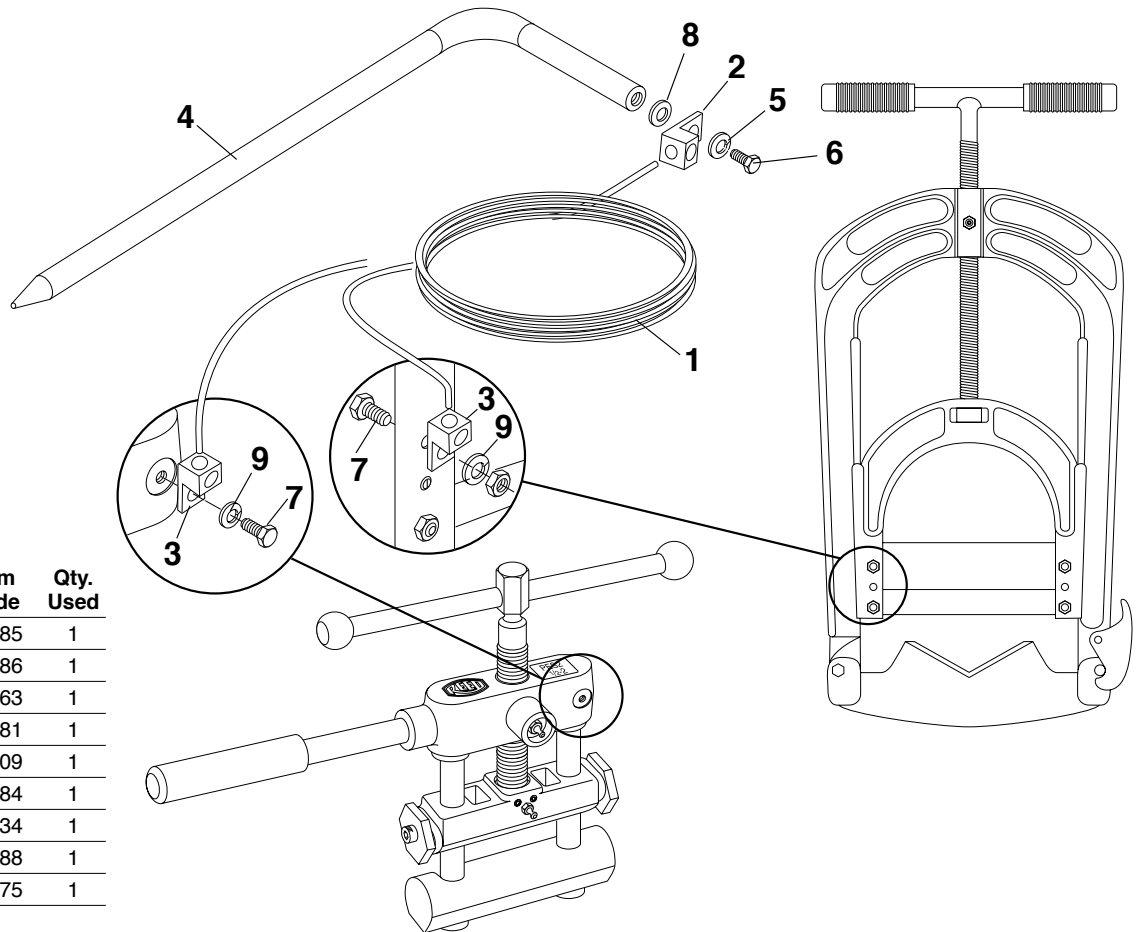

PIPE TOOLS & VISES
SINCE 1896

Static Grounding Device (PEGRM, PEGR7)

Replacement Parts

PEGR7 #04621 Replacement Parts

Ref. No.	Description	Item Code	Qty. Used
1	Cable	30185	1
2	¼ Lug	30186	1
3	5/16 Lug	98063	1
4	½ Ground Probe	98081	1
5	¼ Lock Washer	34509	1
6	¼-20 Bolt	30184	1
7	5/16-18 Bolt	30134	1
8	9/32 Washer	30188	1
9	5/16 Lock Washer	30175	1

• With magnet attachment

PEGRM #04622 Replacement Parts

Ref. No.	Description	Item Code	Qty. Used
1	Plastic Knob	35335	1
2	Cable Assembly	35337	1
3	Magnet	35336	1
4	Ground Probe	98088	1
5	Flat Head Screw	23320	1
6	Locknut	37398	1
7	Washer	23372	1
8	Nut	30022	1
9	Lock Washer	30175	1
10	Bolt	30134	1