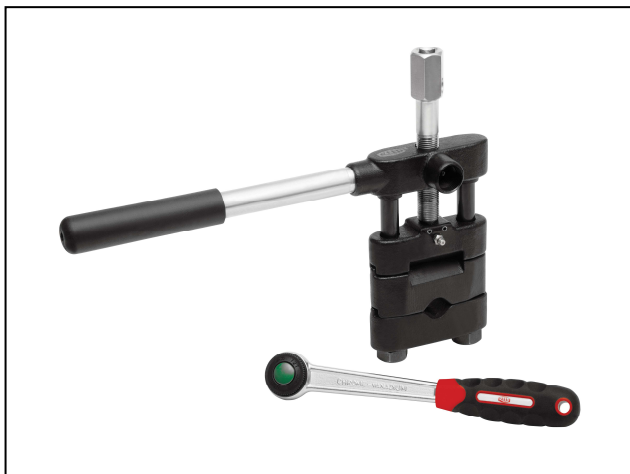

# CSO1R

## COPPER SHUT-OFF TOOL

- Shut-off and reshape soft copper tube service lines.
- Support handle can be positioned in two different, perpendicular angles for job demands.
- Threaded feed screw is zinc-plated for corrosion resistance.
- Hard anodized, aluminum castings of CSO2 models reduce tool weight and give long service life.
- Redesigned with detachable, ratchet drive handle, Reed's CSO1R stores compactly in its included, heavy-duty case.
- CSO1R uses steel castings to provide superior tool strength.

CATALOG NO.	ITEM CODE	CAPACITY	
		in-nom.	actual O.D. mm
CSO1R	08201	3/4 - 1	19 - 25