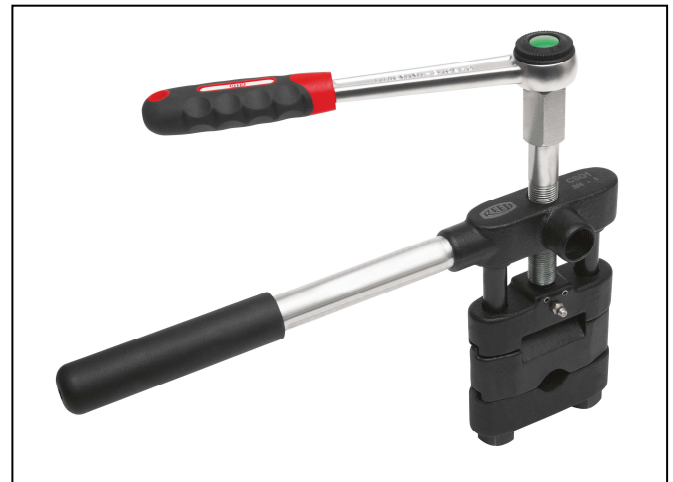

# CSO1R

## COPPER SHUT-OFF TOOL

- Shut-off and reshape soft copper tube service lines.
- Support handle can be positioned in two different, perpendicular angles for job demands.
- Threaded feed screw is zinc-plated for corrosion resistance.
- Hard anodized, aluminum castings of CSO2 models reduce tool weight and give long service life.
- Redesigned with detachable, ratchet drive handle, Reed's CSO1R stores compactly in its included, heavy-duty case.
- CSO1R uses steel castings to provide superior tool strength.