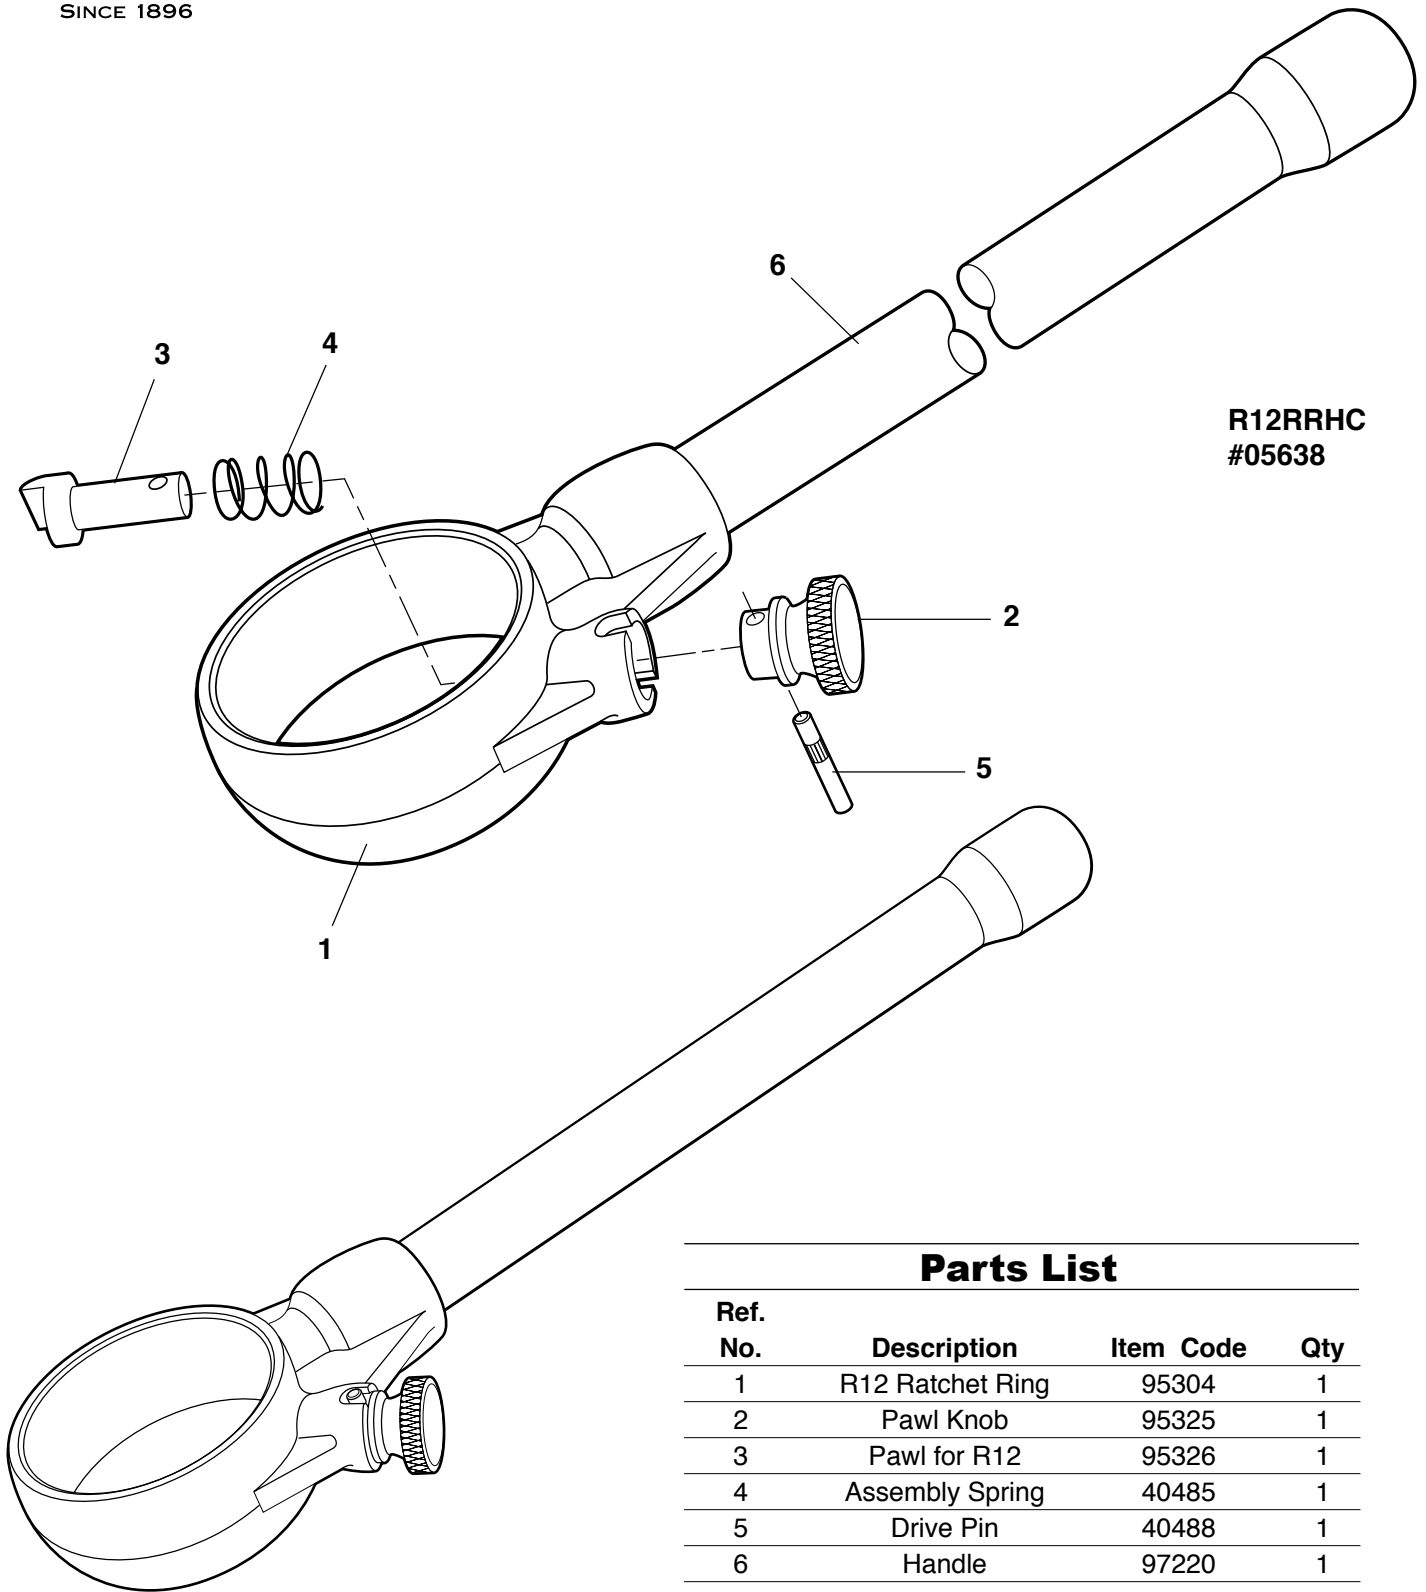

# R12 Ratchet Ring & Handle

Replacement Parts

R12RRHC  
#05638

## Parts List

Ref. No.	Description	Item Code	Qty
1	R12 Ratchet Ring	95304	1
2	Pawl Knob	95325	1
3	Pawl for R12	95326	1
4	Assembly Spring	40485	1
5	Drive Pin	40488	1
6	Handle	97220	1

Reed Manufacturing  
1425 West 8th Street  
Erie, PA 16502 USA