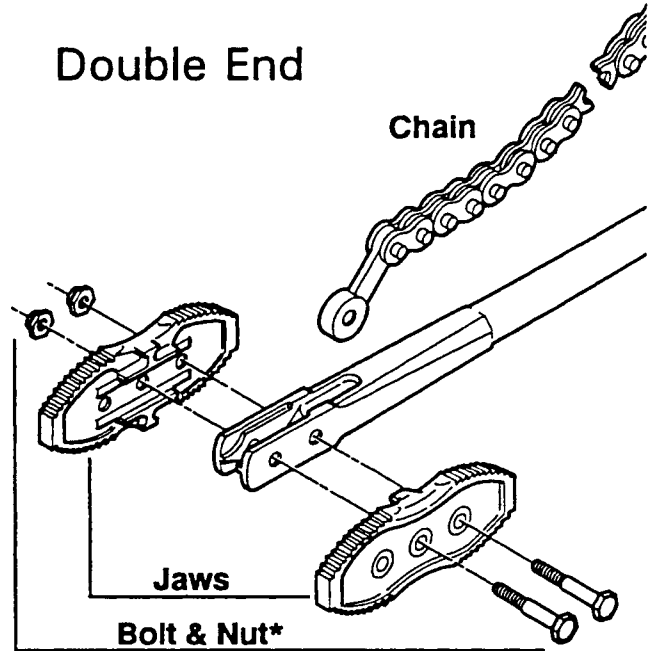

Chain Tongs (Heavy Duty)

Replacement Parts

*includes: 2 bolts & 2 nuts

Single End	Jaws		Chain		Bolt & Nut	
Tool	Item Code	Catalog #	Item Code	Catalog #	Item Code	Catalog #
R205	96310	R205J	96325	R205C	96340	R205B
R207	96311	R207J	96326	R207C	96341	R207B
R209	96312	R209J	96327	R209C	96342	R209B
R211	96313	R211J	96328	R211C	96343	R211B
R213	96314	R213J	96329	R213C	96344	R213B
R215	96315	R215J	96330	R215C	96345	R215B
Double End						
R229	96316	R229J	96331	R229C	96346	R229B
R231	96317	R231J	96332	R231C	96347	R231B
R233	96318	R233J	96333	R233C	96348	R233B
R235	96320	R235J	96334	R235C	96349	R235B
R237	96321	R237J	96335	R237C	96350	R237B

All chain tong jaws are sold in sets of 2