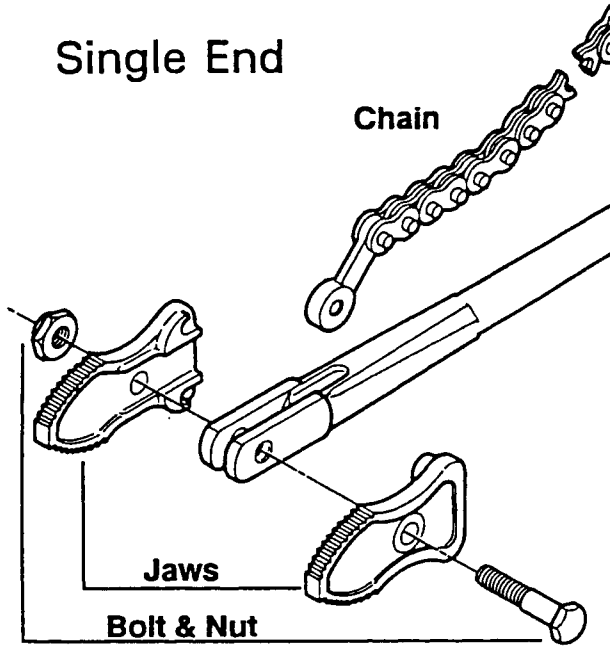

Chain Tongs (Heavy Duty)

Replacement Parts

*includes: 2 bolts & 2 nuts

Single End	Jaws		Chain		Bolt & Nut	
Tool	Item Code	Catalog #	Item Code	Catalog #	Item Code	Catalog #
R205	96310	R205J	96325	R205C	96340	R205B
R207	96311	R207J	96326	R207C	96341	R207B
R209	96312	R209J	96327	R209C	96342	R209B
R211	96313	R211J	96328	R211C	96343	R211B
R213	96314	R213J	96329	R213C	96344	R213B
R215	96315	R215J	96330	R215C	96345	R215B
Double End						
R229	96316	R229J	96331	R229C	96346	R229B
R231	96317	R231J	96332	R231C	96347	R231B
R233	96318	R233J	96333	R233C	96348	R233B
R235	96320	R235J	96334	R235C	96349	R235B
R237	96321	R237J	96335	R237C	96350	R237B

All chain tong jaws are sold in sets of 2